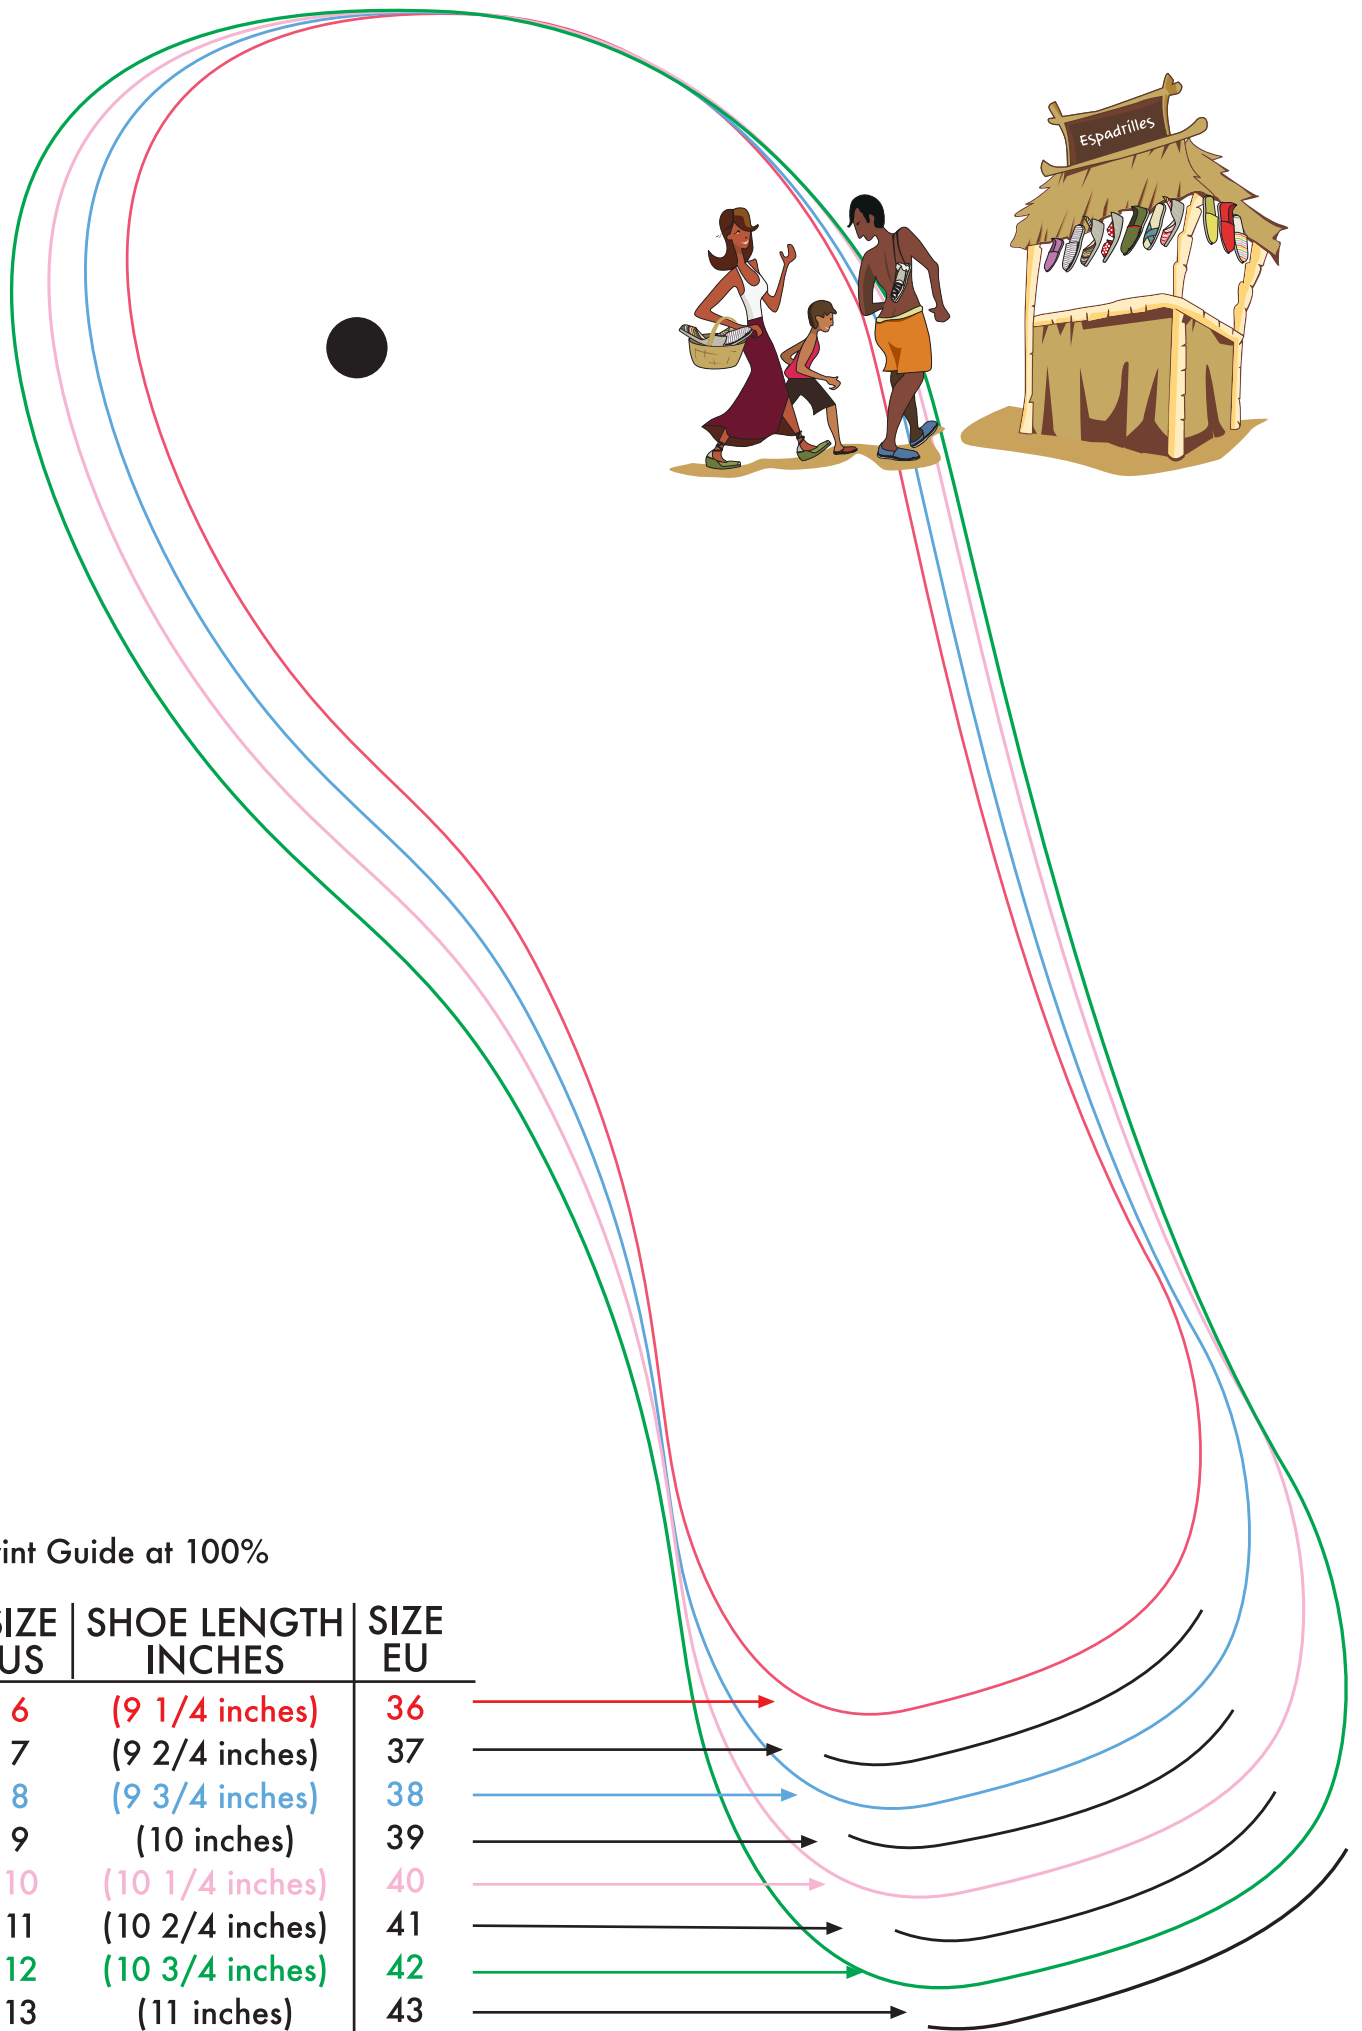

# Espadrilles from Spain

Print Guide at 100%

SIZE US	SHOE LENGTH INCHES	SIZE EU
6	(9 1/4 inches)	36
7	(9 2/4 inches)	37
8	(9 3/4 inches)	38
9	(10 inches)	39
10	(10 1/4 inches)	40
11	(10 2/4 inches)	41
12	(10 3/4 inches)	42
13	(11 inches)	43