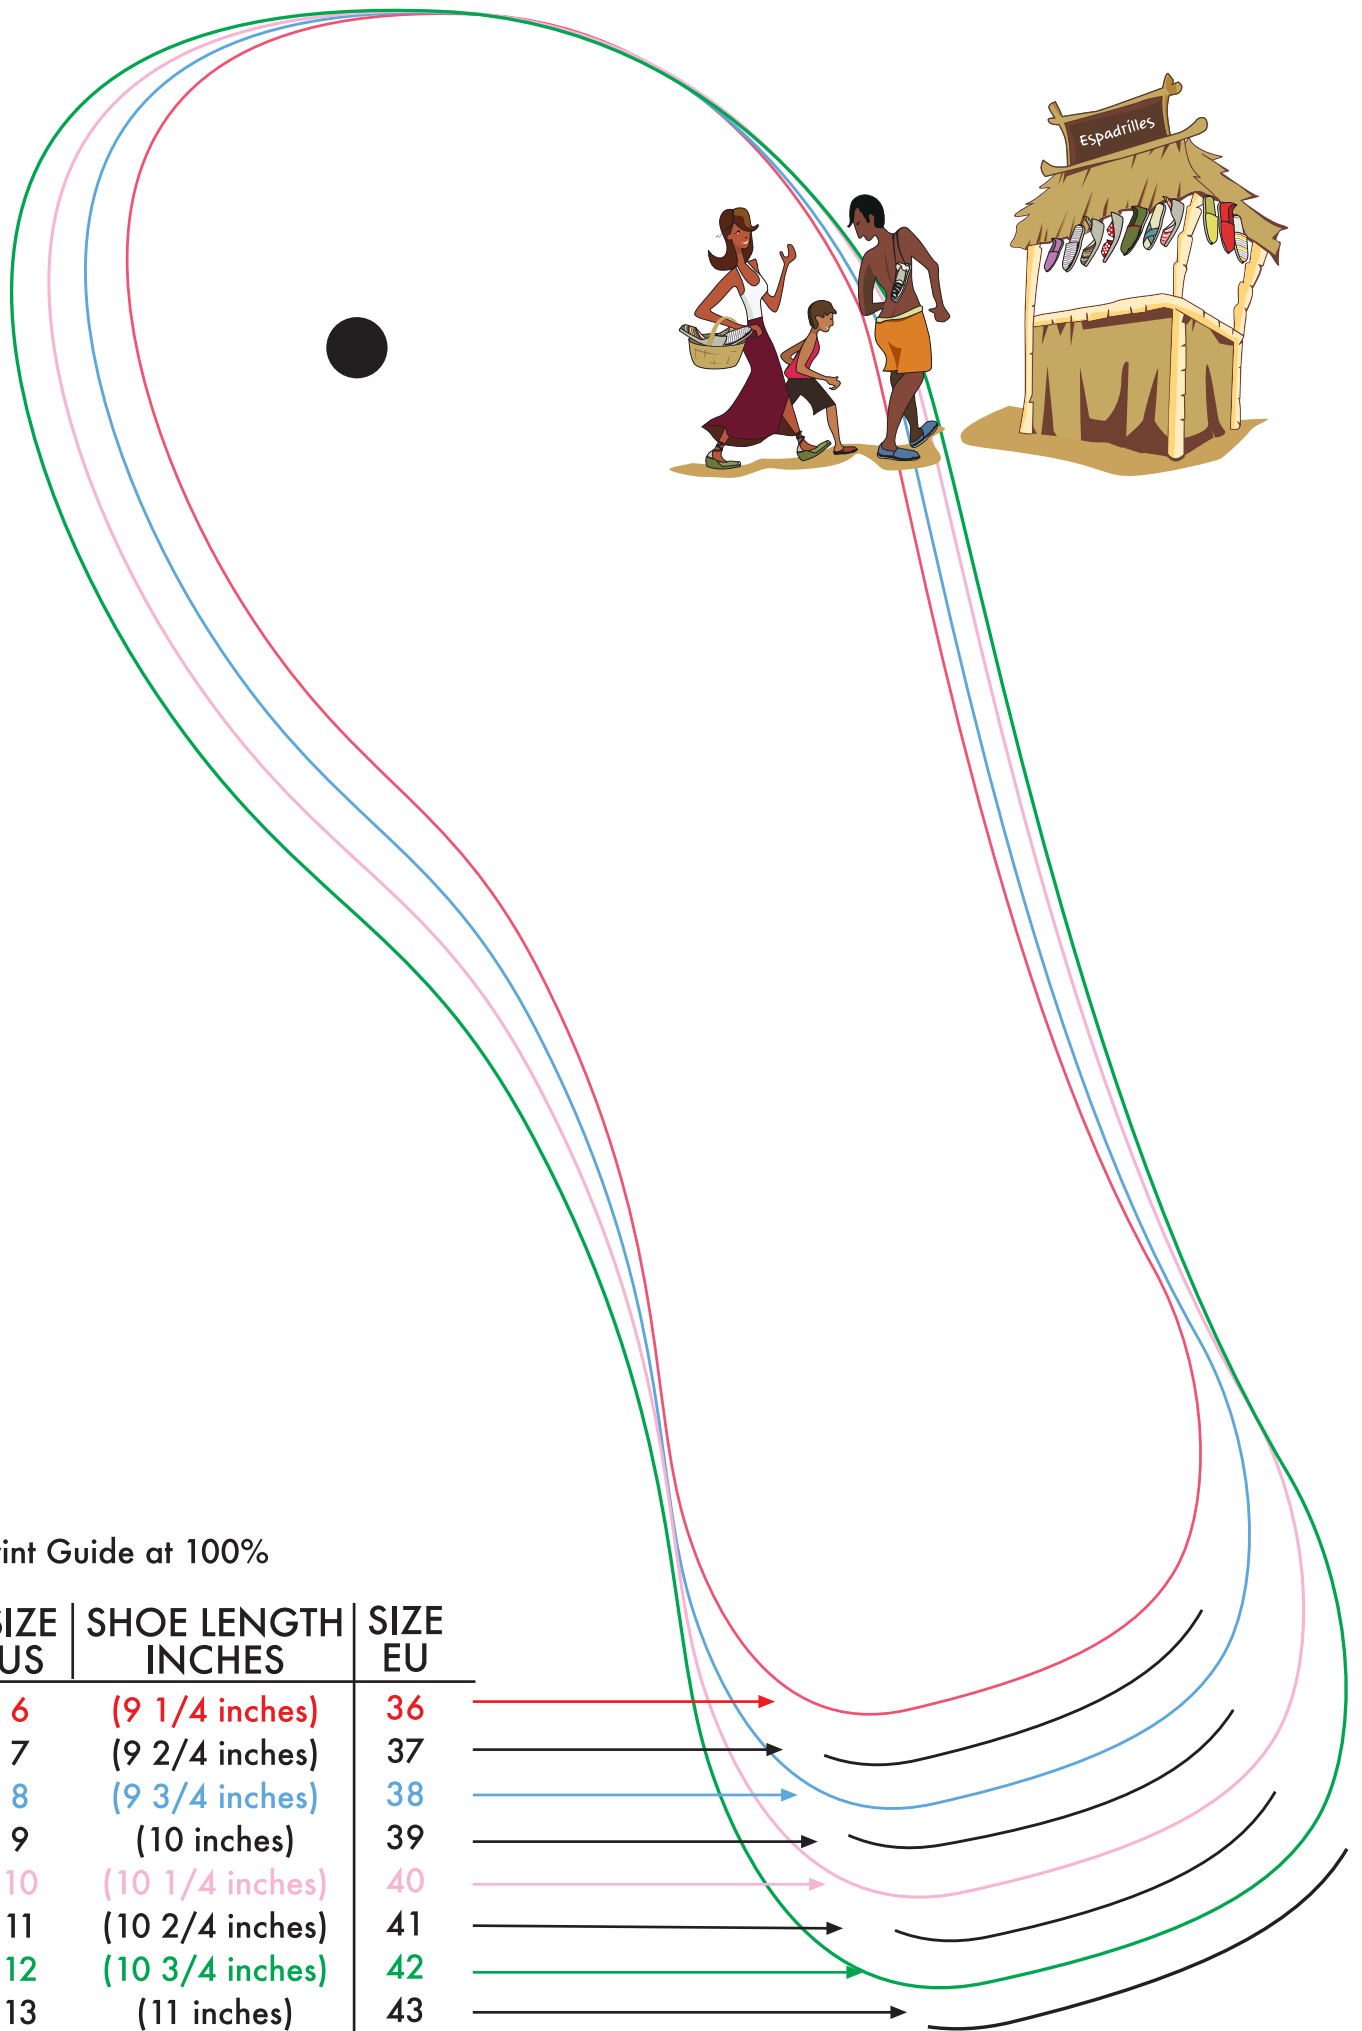

Espadrilles from Spain

Print Guide at 100%

SIZE US	SHOE LENGTH INCHES	SIZE EU
6	(9 1/4 inches)	36
7	(9 2/4 inches)	37
8	(9 3/4 inches)	38
9	(10 inches)	39
10	(10 1/4 inches)	40
11	(10 2/4 inches)	41
12	(10 3/4 inches)	42
13	(11 inches)	43